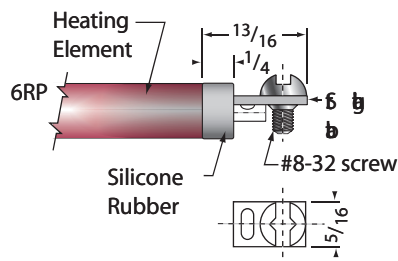

ASB Heating Elements Ltd.

Silicone rubber insulator (R)
200C maximum ambient at terminal

Mica insulator (M)
450C maximum ambient at terminal

Other terminals