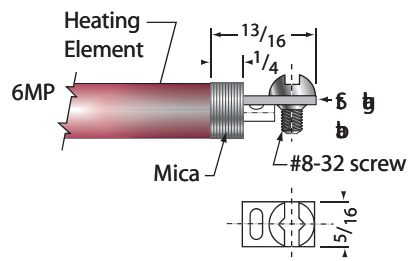

ASB Heating Elements Ltd.

Silicone rubber insulator (R)
200C maximum ambient at terminal

Mica insulator (M)
450C maximum ambient at terminal

Other terminals