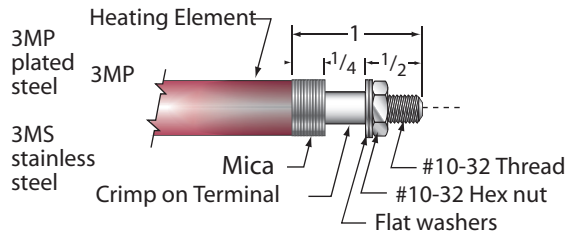

ASB Heating Elements Ltd.

Silicone rubber insulator (R)
200C maximum ambient at terminal

Mica insulator (M)
450C maximum ambient at terminal

Other terminals