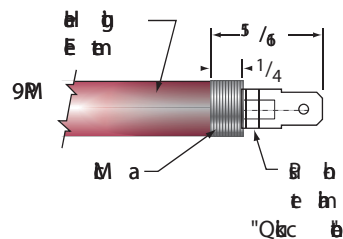

ASB Heating Elements Ltd.

Silicone rubber insulator (R)
200C maximum ambient at terminal

Mica insulator (M)
450C maximum ambient at terminal

Other terminals