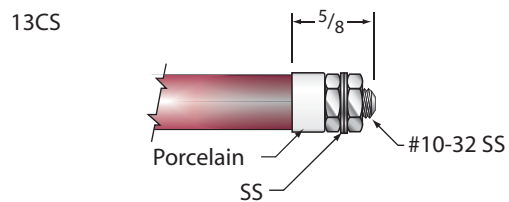

ASB Heating Elements Ltd.

Silicone rubber insulator (R)
200C maximum ambient at terminal

Mica insulator (M)
450C maximum ambient at terminal

Other terminals