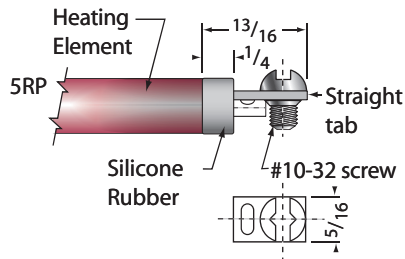

ASB Heating Elements Ltd.

Silicone rubber insulator (R)
200C maximum ambient at terminal

Mica insulator (M)
450C maximum ambient at terminal

Other terminals