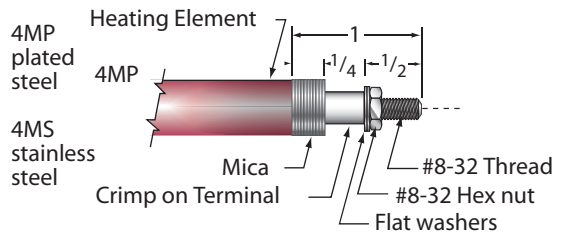

ASB Heating Elements Ltd.

Silicone rubber insulator (R)
200C maximum ambient at terminal

Mica insulator (M)
450C maximum ambient at terminal

Other terminals