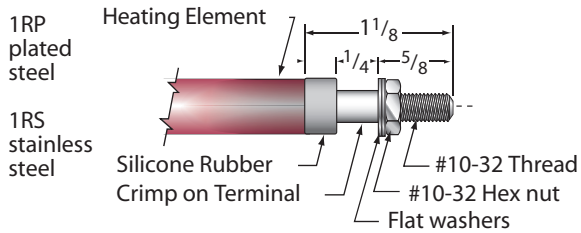

ASB Heating Elements Ltd.

Silicone rubber insulator (R)
200C maximum ambient at terminal

Mica insulator (M)
450C maximum ambient at terminal

Other terminals