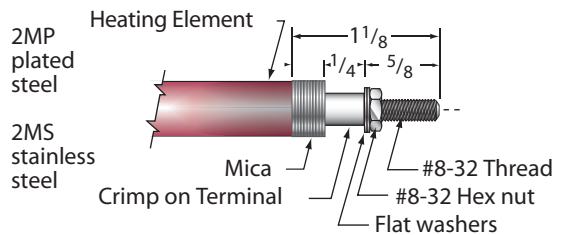

ASB Heating Elements Ltd.

Silicone rubber insulator (R)
200C maximum ambient at terminal

Mica insulator (M)
450C maximum ambient at terminal

Other terminals