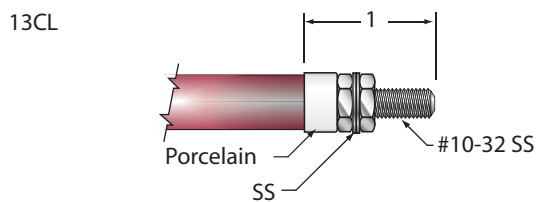

ASB Heating Elements Ltd.

Silicone rubber insulator (R)
200C maximum ambient at terminal

Mica insulator (M)
450C maximum ambient at terminal

Other terminals