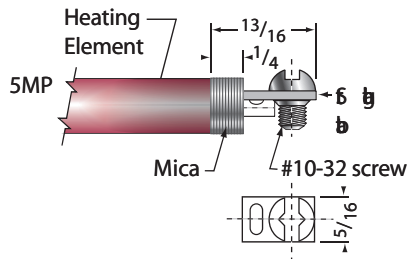

ASB Heating Elements Ltd.

Silicone rubber insulator (R)
200C maximum ambient at terminal

Mica insulator (M)
450C maximum ambient at terminal

Other terminals