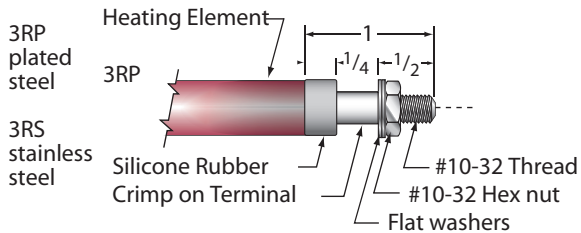

ASB Heating Elements Ltd.

Silicone rubber insulator (R)
200C maximum ambient at terminal

Mica insulator (M)
450C maximum ambient at terminal

Other terminals