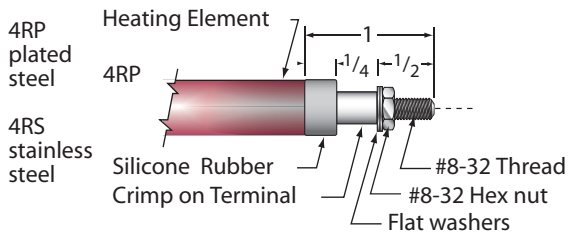

ASB Heating Elements Ltd.

Silicone rubber insulator (R)
200C maximum ambient at terminal

Mica insulator (M)
450C maximum ambient at terminal

Other terminals