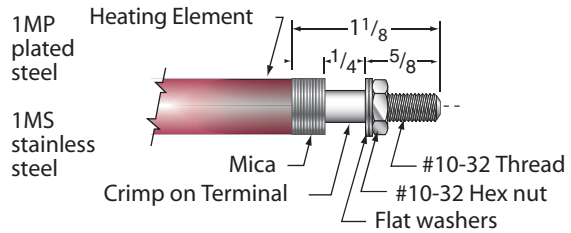

ASB Heating Elements Ltd.

Silicone rubber insulator (R)
200C maximum ambient at terminal

Mica insulator (M)
450C maximum ambient at terminal

Other terminals