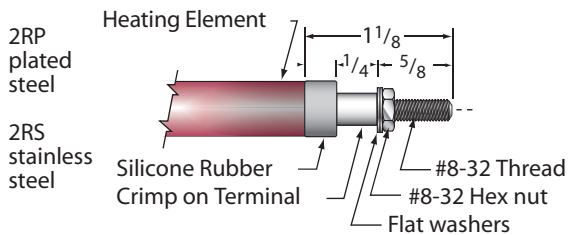

ASB Heating Elements Ltd.

Silicone rubber insulator (R)
200C maximum ambient at terminal

Mica insulator (M)
450C maximum ambient at terminal

Other terminals